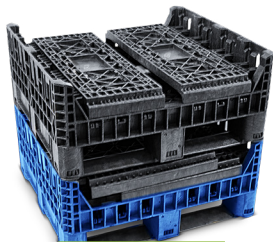

DIMENSIONS IN INCHES

PRODUCT SHEET

TDPLASTICS.COM

CONTAINER MODELS & SIZES

ASSEMBLED

DROPPED DOOR

STACKABLE

TOP CAP

BOTTOM VIEW

Product	OD L	OD W	OD H	ID L	ID W	ID H	Fill Line Height	Collapsed Height	Weight (lbs)	Return Ratio	Door Height	Door Width	Capacity (lbs)
TDP 3230-25	31.9	29.8	25	29.4	27.3	19.25	18.5	14.25	77	2.3:1	10.5	17.3	2,000
TDP 3230-34	31.9	29.8	34	29.4	27.3	28.5	27.5	14.25	82	2.3:1	10.5	17.3	2,000
TDP 4845-25	47.9	44.9	25	44.3	41.5	19	18.6	12.7	120	2.3:1	11.3	28.9	2,000
TDP 4845-34	47.9	44.9	34	44.3	41.5	28.5	27.5	12.7	144	3:1	15	28.9	2,000
TDP 4845-42	47.9	44.9	42	44.3	41.5	35.7	35.6	20.7	164	2.5:1	15	28.9	1,500
TDP 4845-50	47.9	44.9	50	44.3	41.5	44.3	44.2	28.7	180	1.5:1	15	28.9	1,500
TDP 4845-34 Storage Bottom	47.9	44.9	34	44.3	41.5	28.5	27.5	21.2	140	2.5:1	15	28.9	2,000

Closed Height Storage Space: 10.5 inches

TDP 4845 Top Cap	48	45	3						22				
TDP 3230 Top Cap	32	30	3						7				

OD - Outside Dimension | ID - Inside Dimension | L - Length | W - Width | H - Height

Additional Dimension Reference

Product	Fork Opening Long Side	Fork Opening Short Side	53' Trailer Capacity Collapsed	53' Trailer Capacity Assembled
TDP 3230-25	3.38" x 10.25"	2.25" x 7.3"	420	240
TDP 3230-34	3.38" x 10.25"	2.25" x 7.3"	420	180
TDP 4845-25	3.5" x 11.75"	3.5" x 10.3"	252	112
TDP 4845-34	3.5" x 11.75"	3.5" x 10.3"	252	84
TDP 4845-42	3.5" x 11.75"	3.5" x 10.3"	140	56
TDP 4845-50	3.5" x 11.75"	3.5" x 10.3"	84	56
TDP 4845-34 Storage Bottom	3.5" x 11.75"	3.5" x 10.3"	140	84
TDP 4845 Top Cap	N/A	N/A	N/A	N/A
TDP 3230 Top Cap	N/A	N/A	N/A	N/A